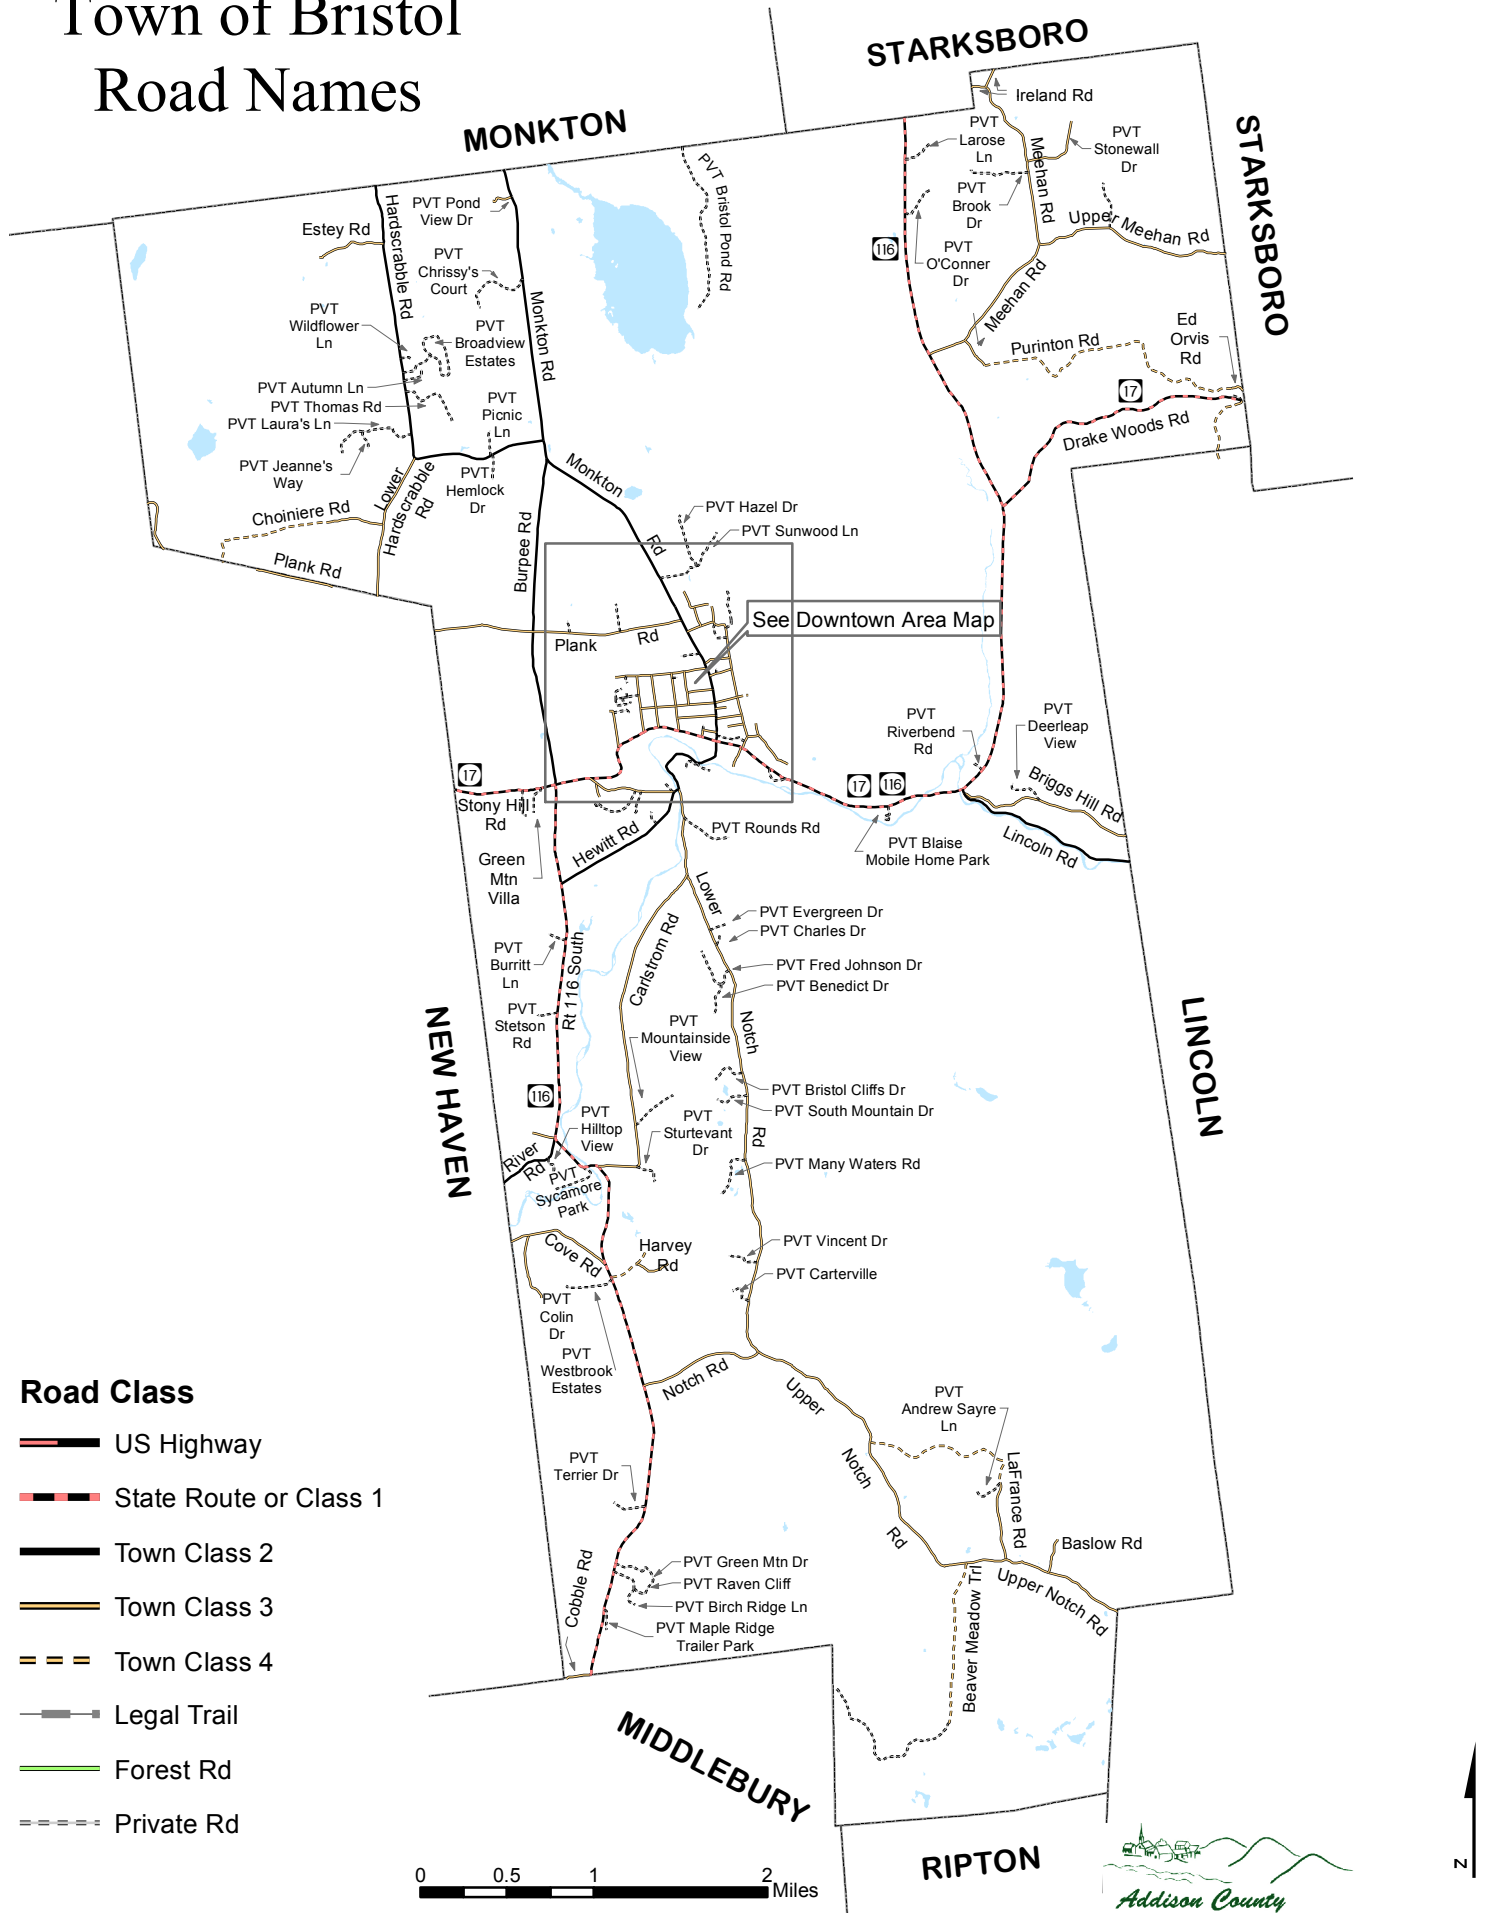

# Town of Bristol Road Names

- Road Class**
- US Highway
  - State Route or Class 1
  - Town Class 2
  - Town Class 3
  - Town Class 4
  - Legal Trail
  - Forest Rd
  - Private Rd

0 0.5 1 2 Miles