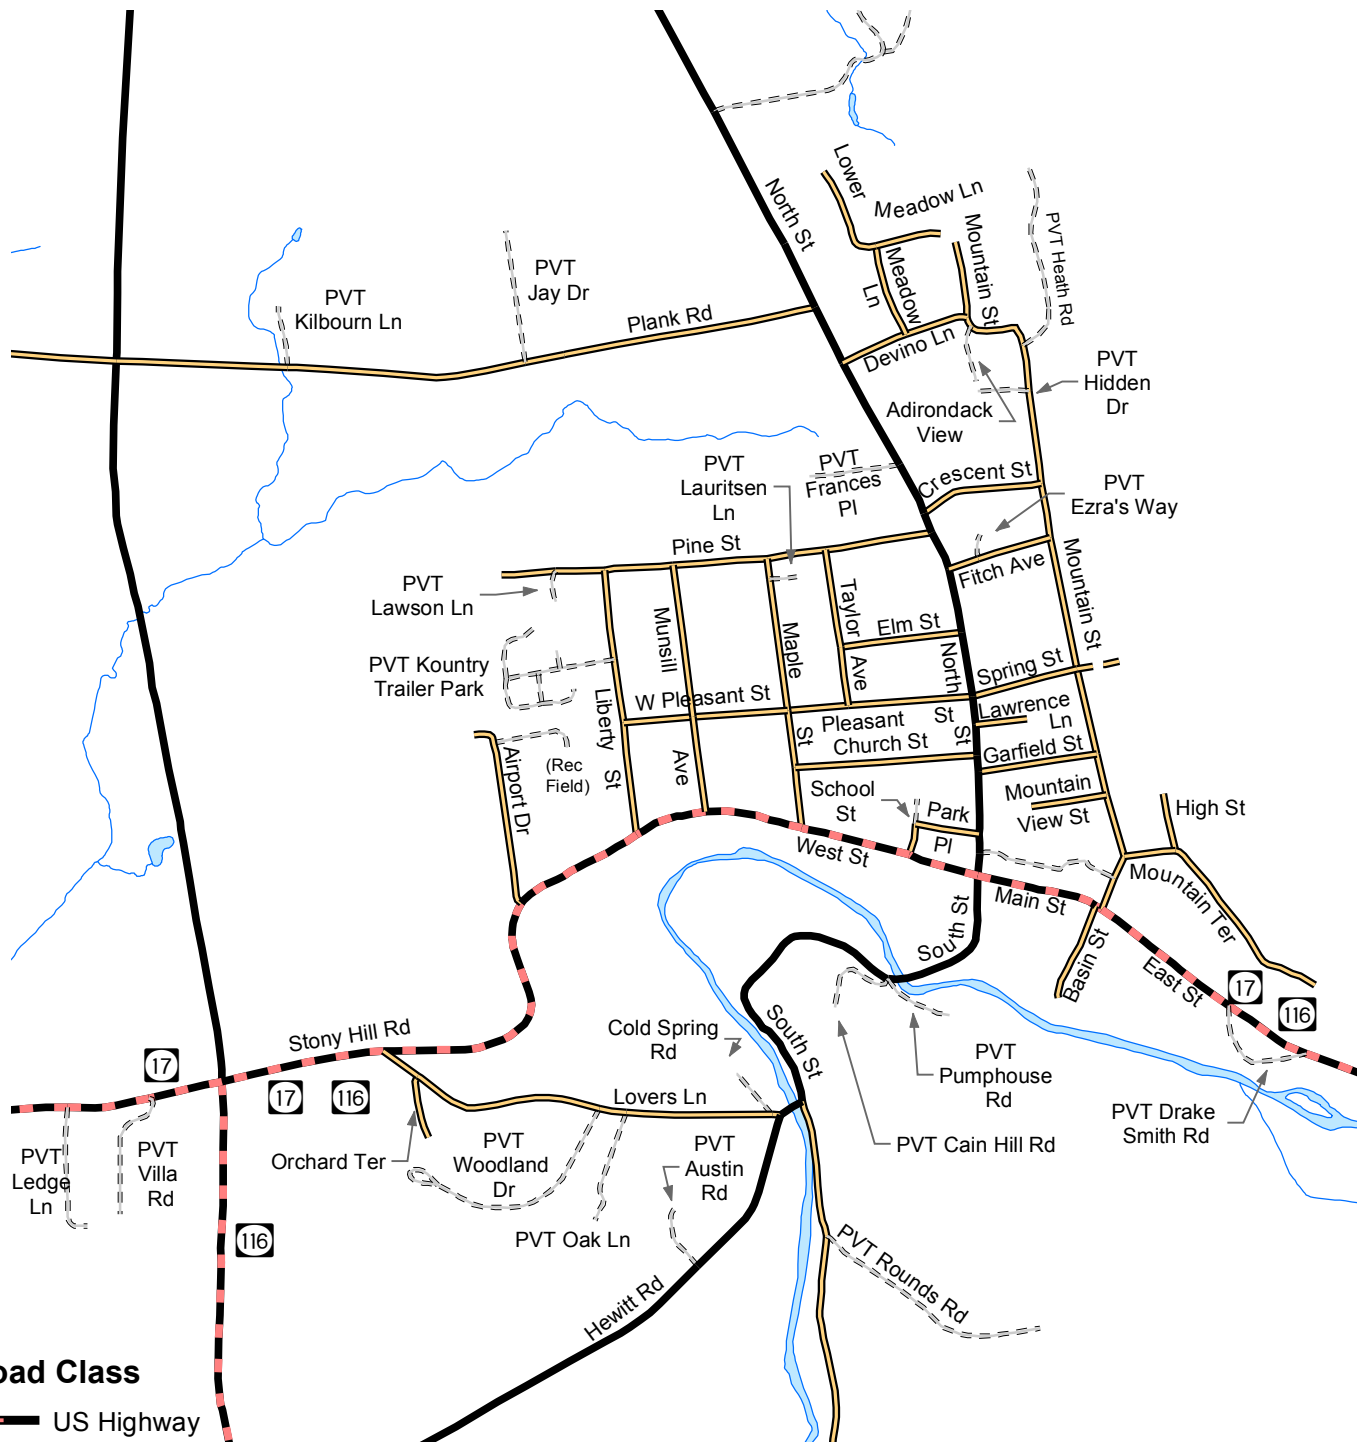

# Town of Bristol, Downtown Area

## Road Class

-  US Highway
-  State Route or Class 1
-  Town Class 2
-  Town Class 3
-  Town Class 4
-  Legal Trail
-  Forest Rd
-  Private Rd

0 0.25 0.5 Miles

Addison County  
REGIONAL PLANNING COMMISSION