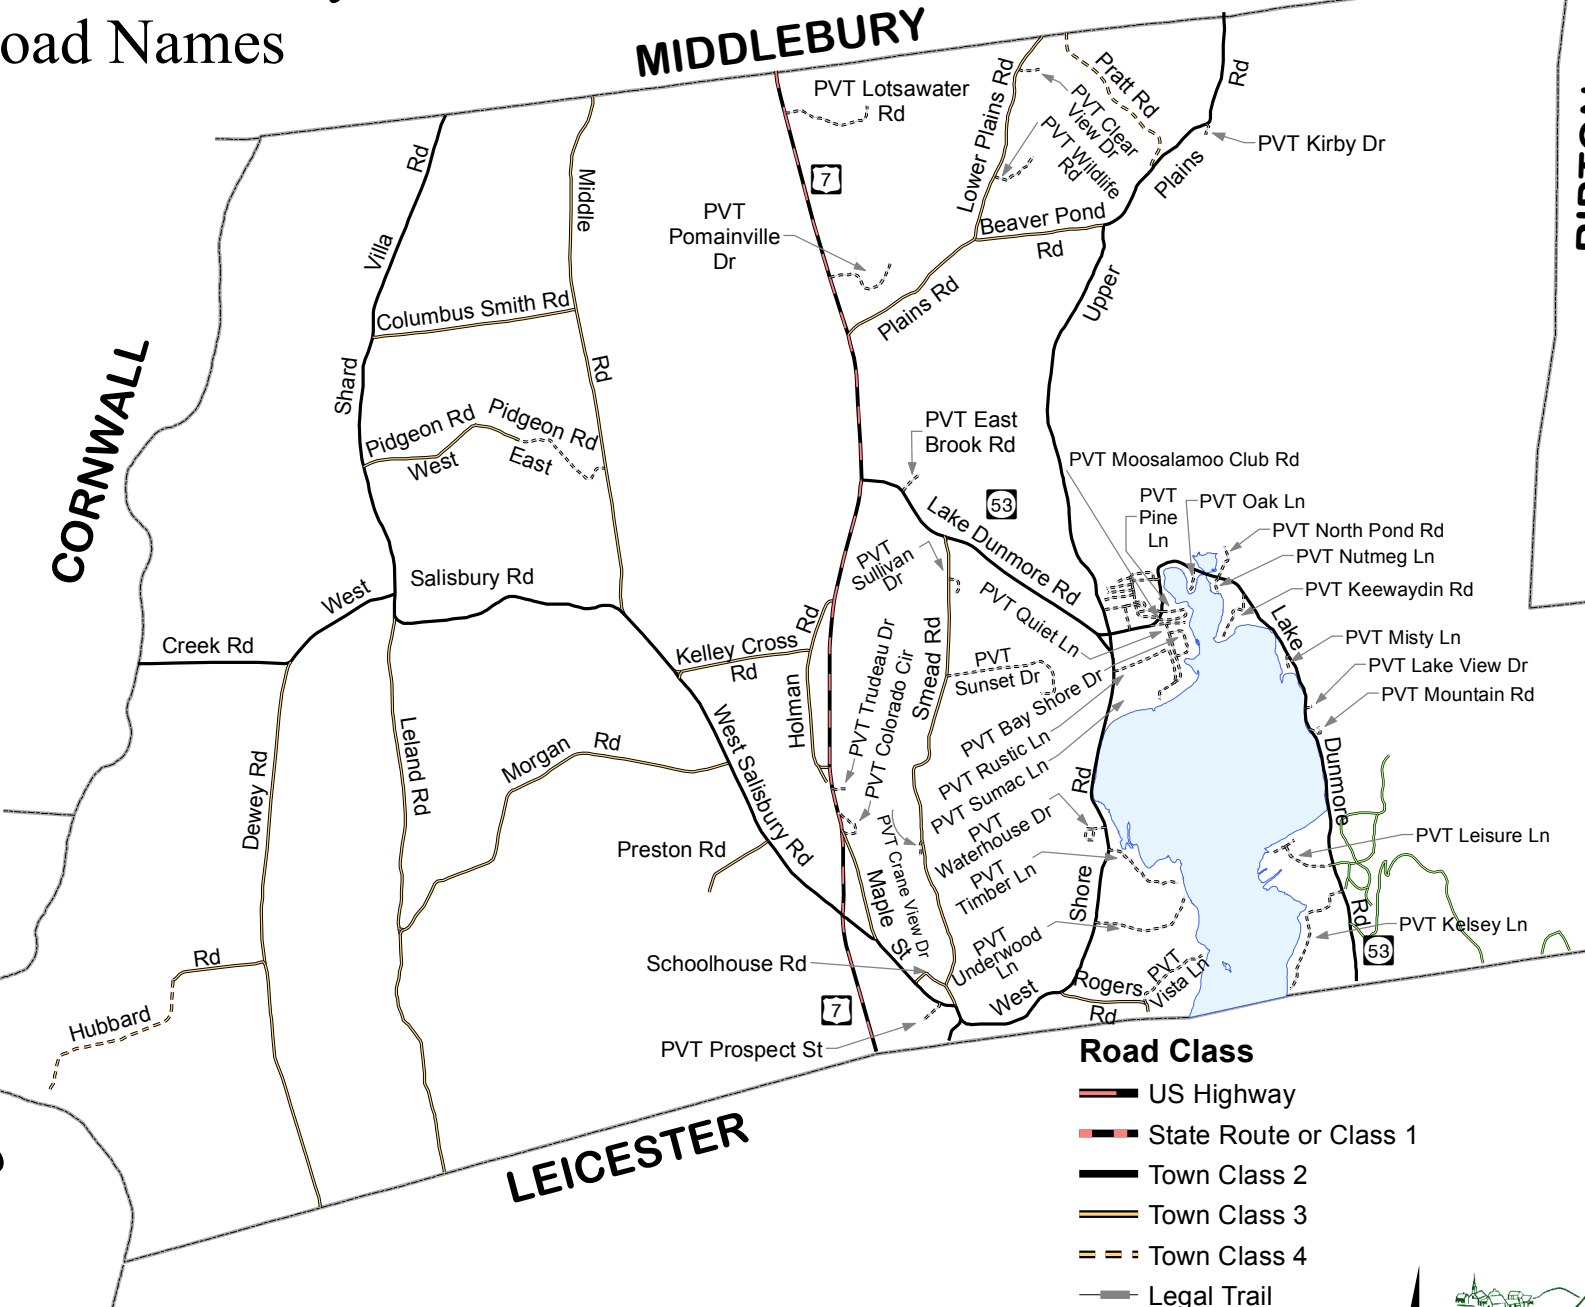

Town of Salisbury Road Names

CORNWALL

MIDDLEBURY

RIPTON

GOSHEN

WHITING

LEICESTER

Road Class

-  US Highway
-  State Route or Class 1
-  Town Class 2
-  Town Class 3
-  Town Class 4
-  Legal Trail
-  Forest Rd
-  Private Rd