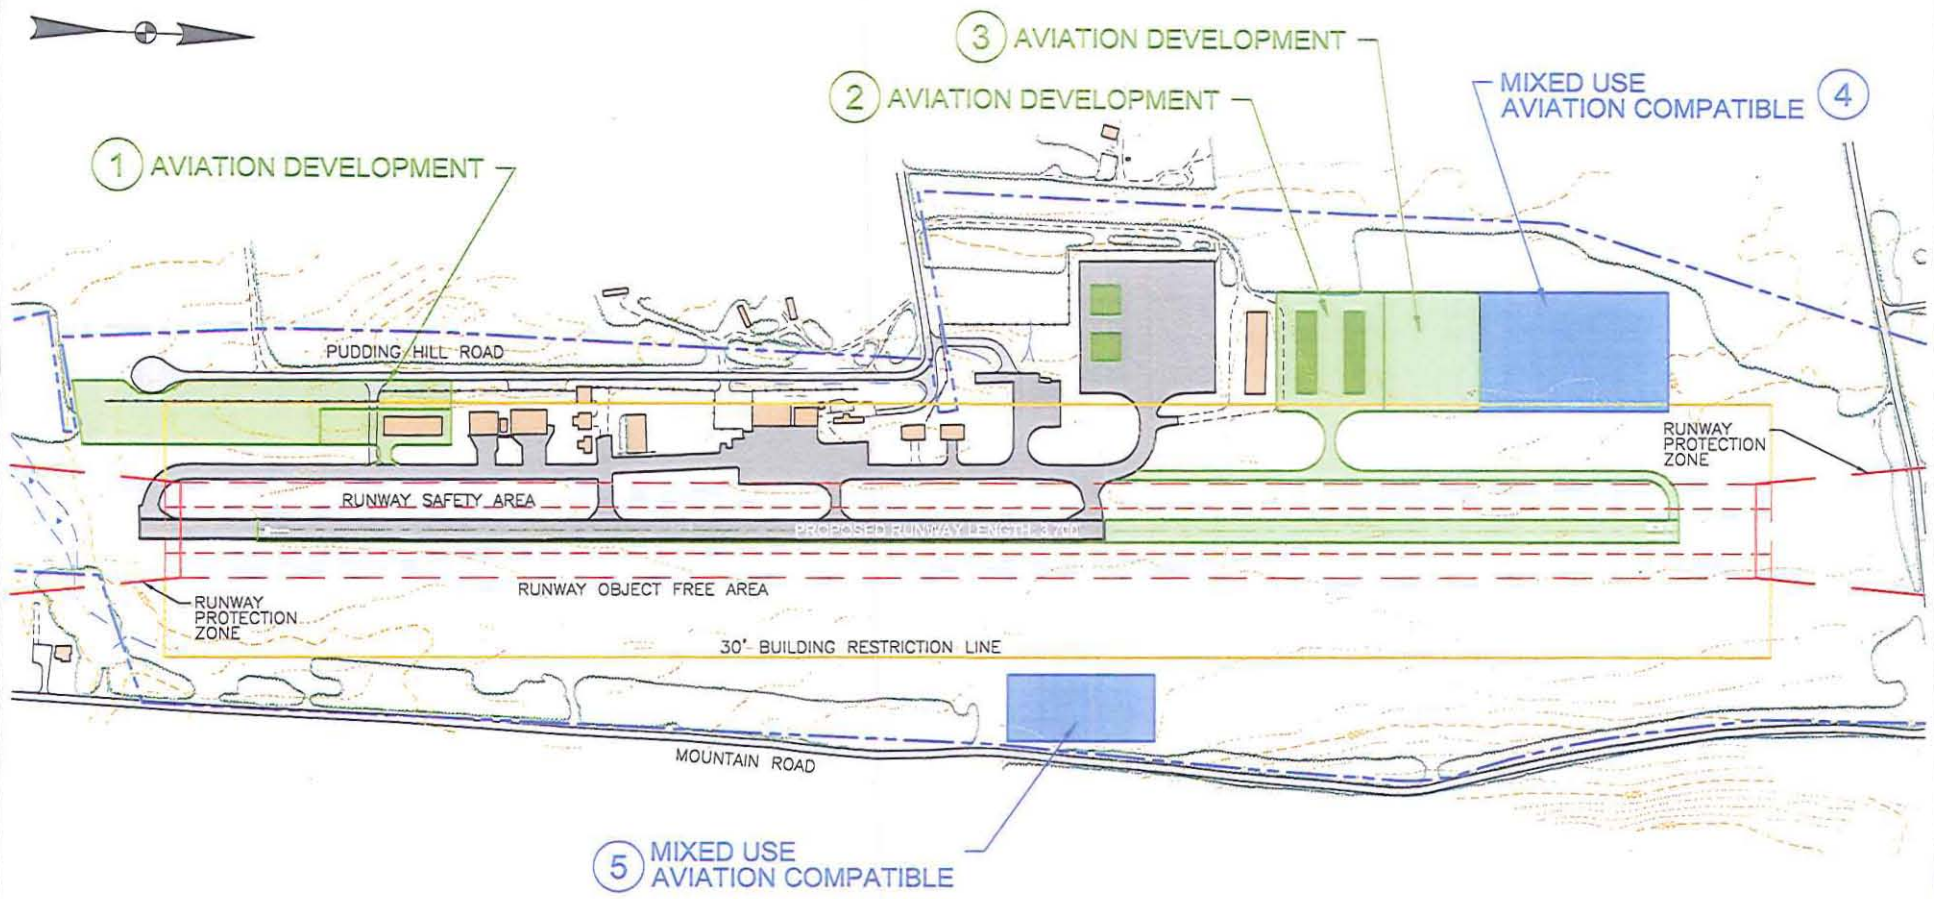

K:\VTRANS\T-1689802 Biz Plans Phase 1\3 Draw\Middlebury\AutoCAD\Figures\DEVELOPMENT.dwg, 1/5/2009 1:53:37 PV

MIDDLEBURY STATE AIRPORT ADDISON COUNTY, VERMONT		
DEVELOPMENT PLAN		
SCALE: 1" = 500'	DATE: JANUARY 2009	FIGURE: 5
 McFarland Johnson in association with R.A. Wiedemann & Associates, Inc.		