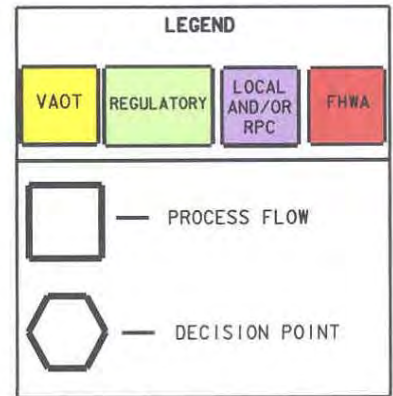

DATE: DECEMBER 21, 1998